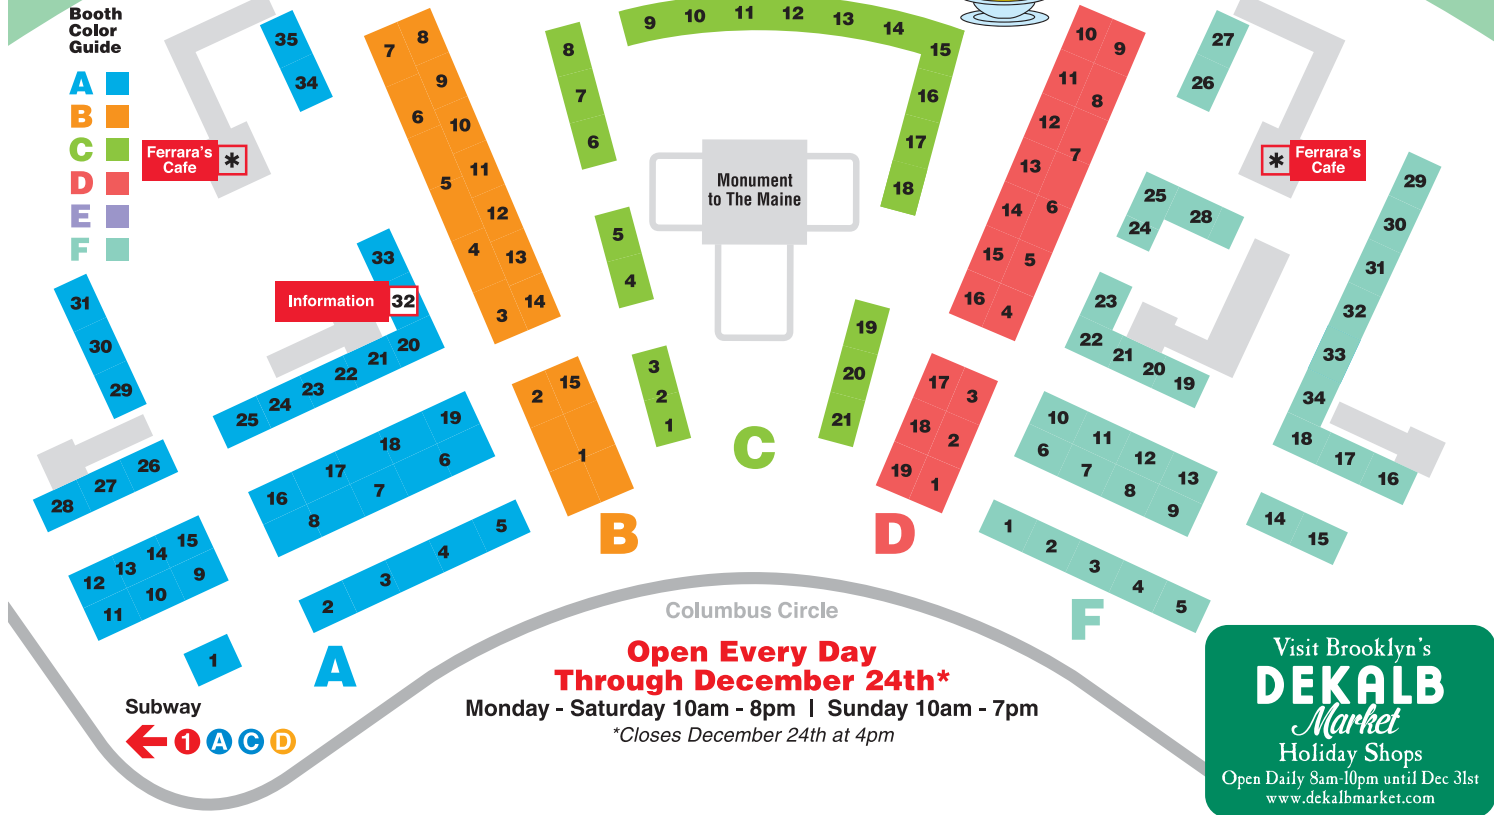

THE COLUMBUS CIRCLE HOLIDAY MARKET

Central Park

Visit
**THE UNION SQUARE
HOLIDAY MARKET**
for more great gifts and
delicious food!

**Open Every Day
Through December 24th***
Monday - Saturday 10am - 8pm | Sunday 10am - 7pm
**Closes December 24th at 4pm*

- L**
La Savonnerie - A34
La Sonrisa Empanadas - C15
Lathergy - F31
Le Bazaar Fashion - F14
Leather Charm Bands - E02
Lil' New Yorker -
by Etsy Artisans - D08
Lineposters - B03
Live Poultry
Industrial Clothing - A24
Lotus Natural Beauty - D04
Luo Luo - E10
- M**
Made from Coins - E09
Mara Made - A16
MARKET INFORMATION - A32
Material Things - D14
Matt's Honey House - D11
Midori Linen
Organic Bamboo - F07
MMM Enfes - C12
Modern Tibet - F10
Monkey Business - A28
Morsom - E13
Mujus - D07
Murano Artisans - D19
My Vintage Christmas - A31
- N**
N:F:P New Form
Perspective - E08
New York Artifact Art - C11
Ninova - B15
Nio - Dead Sea - A26
Nirvana Designs - B01
No Chewing Allowed! - A05
Nuna Collection - B09
NYCruets - C02

- O**
Ogosport - A30
OSE - Open Smile Embrace - A19
Over the Moon Jewel - B05
- P**
Padhma Creation - B06
Patricia Gambis
Handcrafted - E05
Paul Aude - A10
Peaceful Presence - C21
Peter Charles - B02
Philosophy of Software - F24
PJ Cobb's Arts - F24
- Q**
Quichua Vision - A35
Quite Unique - E10
- R**
RA2 - F32
Raaka Chocolate - C01
Red Basil Thai Kitchen - C13
Rejoyce - C18
RETRONYMETRO - A29
RICA Bath & Body - D15
Riverstone Jewelry - A15
Rockstar Revolution - E03
Rogue Confections - C16
Russian Winter - F30
- S**
Salamandra Naturals - F21
Santa's Pen - A06
SASKIA de VRIES
Designs - B14
Scarf Maniac - F01
Shan Shui Gallery
Of Fine Arts - A20
Sheep on a Cloud - F15
Sigmund's - C09
Silly Puppets - D01